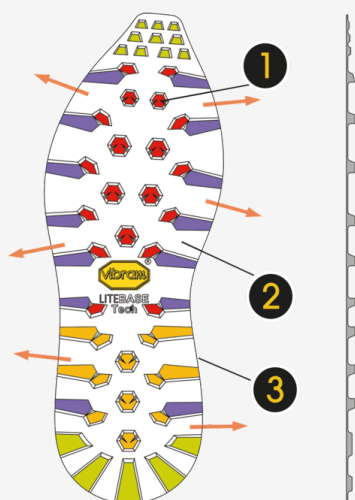

ZEGALITE ITEM CODE: LB042

REGION OF PRODUCTION:

Far East

CONSTRUCTION:

Sole

MATERIAL:

Solid Rubber

MAIN TECHNOLOGY:

Litebase

USE:

SPORT & OUTDOOR - Multisport
 SPORT & OUTDOOR - Trailrunning
 AFTER MARKET - Repair
 LIFESTYLE - Dress & Casual

SIZE/THICKNESS:

0350 | 0380 | 0410 | 0440 | 0470 | 0500 | 0530

TECHNICAL SHEET

- GRIP
- TRACTION
- BRAKING
- STABILITY
- CUSHIONING
- SELF-CLEANING