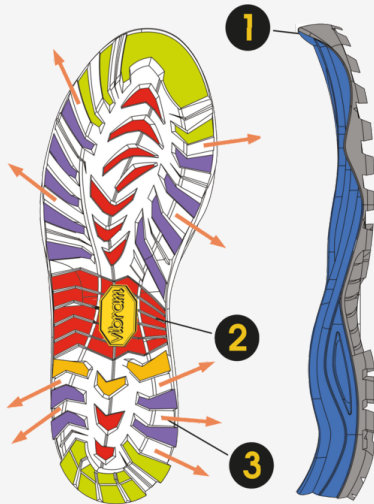

LITE WOLF

ITEM CODE: 0502P

REGION OF PRODUCTION:

EU

CONSTRUCTION:

Sole

MATERIAL:

Rubber+PU

USE:

SPORT & OUTDOOR - Tactical - Military
 SPORT & OUTDOOR - Trek - Hike - Backpack
 WORK & SAFETY - Law Enforcement - Military
 AFTER MARKET - Repair
 LIFESTYLE - Dress & Casual

SIZE/THICKNESS:

0365 | 0380 | 0390 | 0400 | 0410 | 0420 | 0430 | 0440 |
 0450 | 0460 | 0470 | 0485

TECHNICAL SHEET

- GRIP
- TRACTION
- BRAKING
- STABILITY
- CUSHIONING
- SELF-CLEANING

DESIGN & TECHNOLOGY

1. Toe bumper for FOOT PROTECTION and GRIP
2. Engraved shank for better TRACTION ON UNEVEN GROUND
3. Oil draining channels to enhance GRIP AND SAFETY