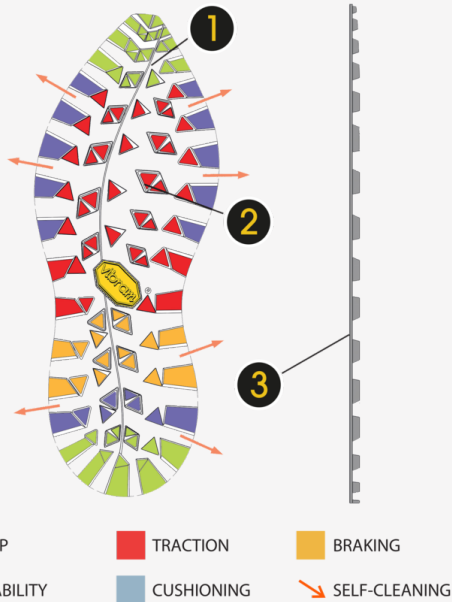

SPORT & OUTDOOR - Trailrunning

AFTER MARKET - Repair

LIFESTYLE - Dress & Casual

SIZE/THICKNESS:

0379 | 0424 | 0458 | 0491

TECHNICAL SHEET

DESIGN & TECHNOLOGY

1. Mud clearing channels for SAFETY ON HEAVY SURFACES
2. Vibram® SELF ADAPTIVE LUGS designed to empower TRACTION and BRAKING
3. Thin shape suitable for ACTIVE SPORTS